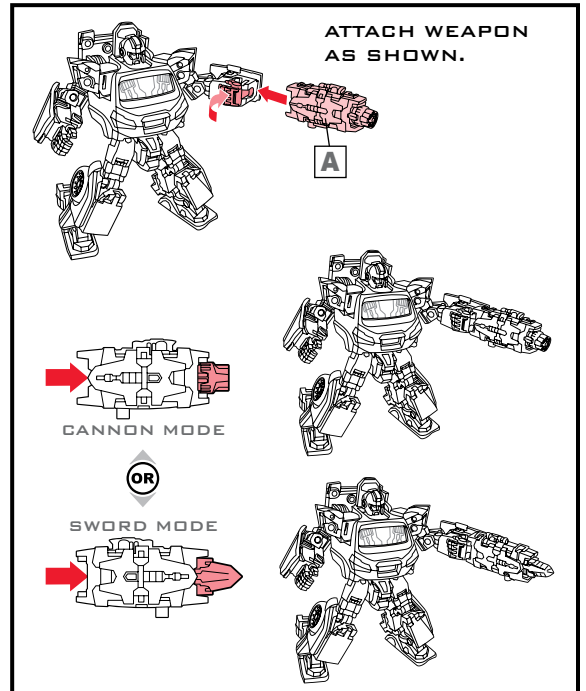

TRANSFORMERS UNIVERSE

AGES 5+
83669/83665 Asst.

NOTE: Some parts are made to detach if excessive force is applied and are designed to be reattached if separation occurs. Adult supervision may be necessary for younger children.

TRANSFORMERS.COM

CHANGING TO ROBOT

Reverse order of instructions to convert back to vehicle.

Some poses may require hand support.
© 2008 Hasbro. All Rights Reserved.
TM & © denote U.S. Trademarks.
Manufactured under license from Tomy Company, Ltd.