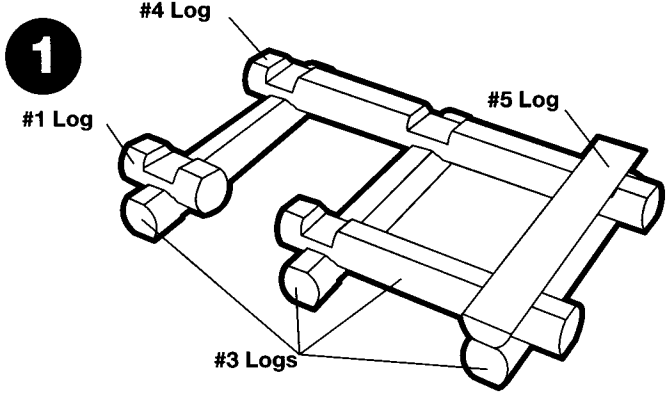

CABIN

Questions? Call: **1-800-PLAYSKL**

© 1996 Hasbro, Inc., Pawtucket, RI 02862 U.S.A. All Rights Reserved ® denotes Reg. U.S. Pat & TM Office.

LOGS MADE IN MEXICO. FIGURES MADE IN CHINA. OTHER PARTS MADE IN USA. PACKAGED IN MEXICO.

P/N 46887800

993/991 Asst.